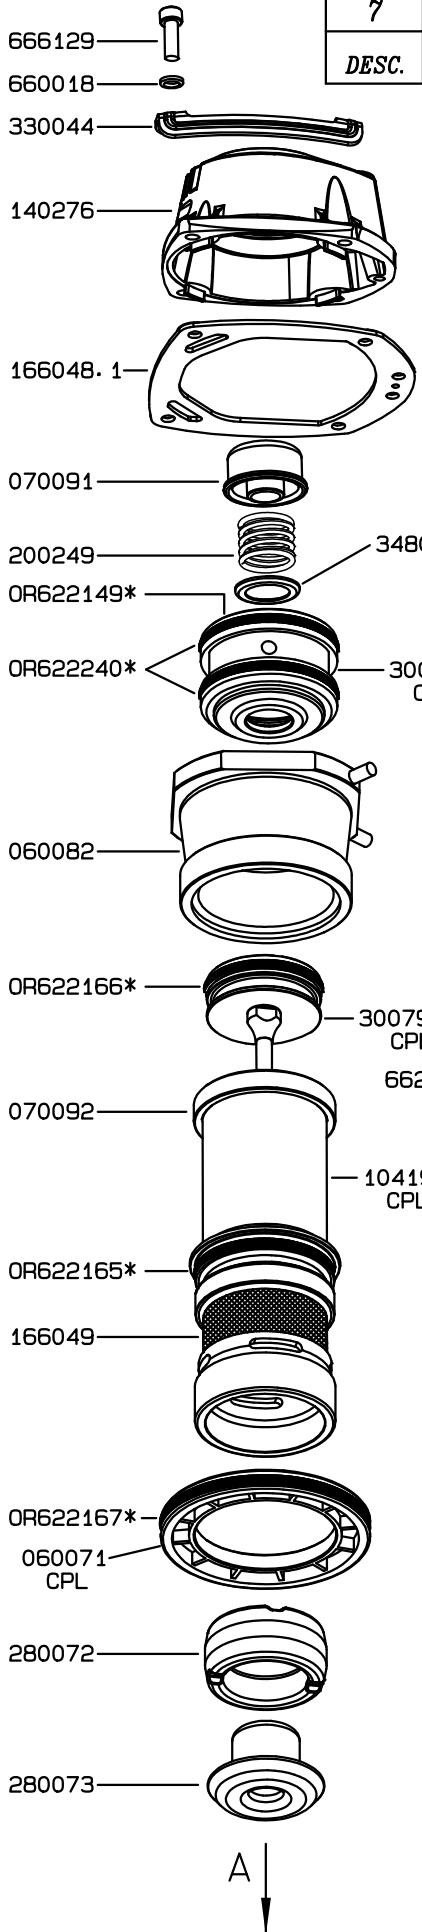

ESP	MACHINE CODE	MACHINE CODE	MACHINE CODE	MACHINE CODE	MACHINE CODE
7	11287.02				
DESC.	F58 CN15W-70				

* O-RINGS KIT 700321

** ACTUATOR KIT 700279. 1